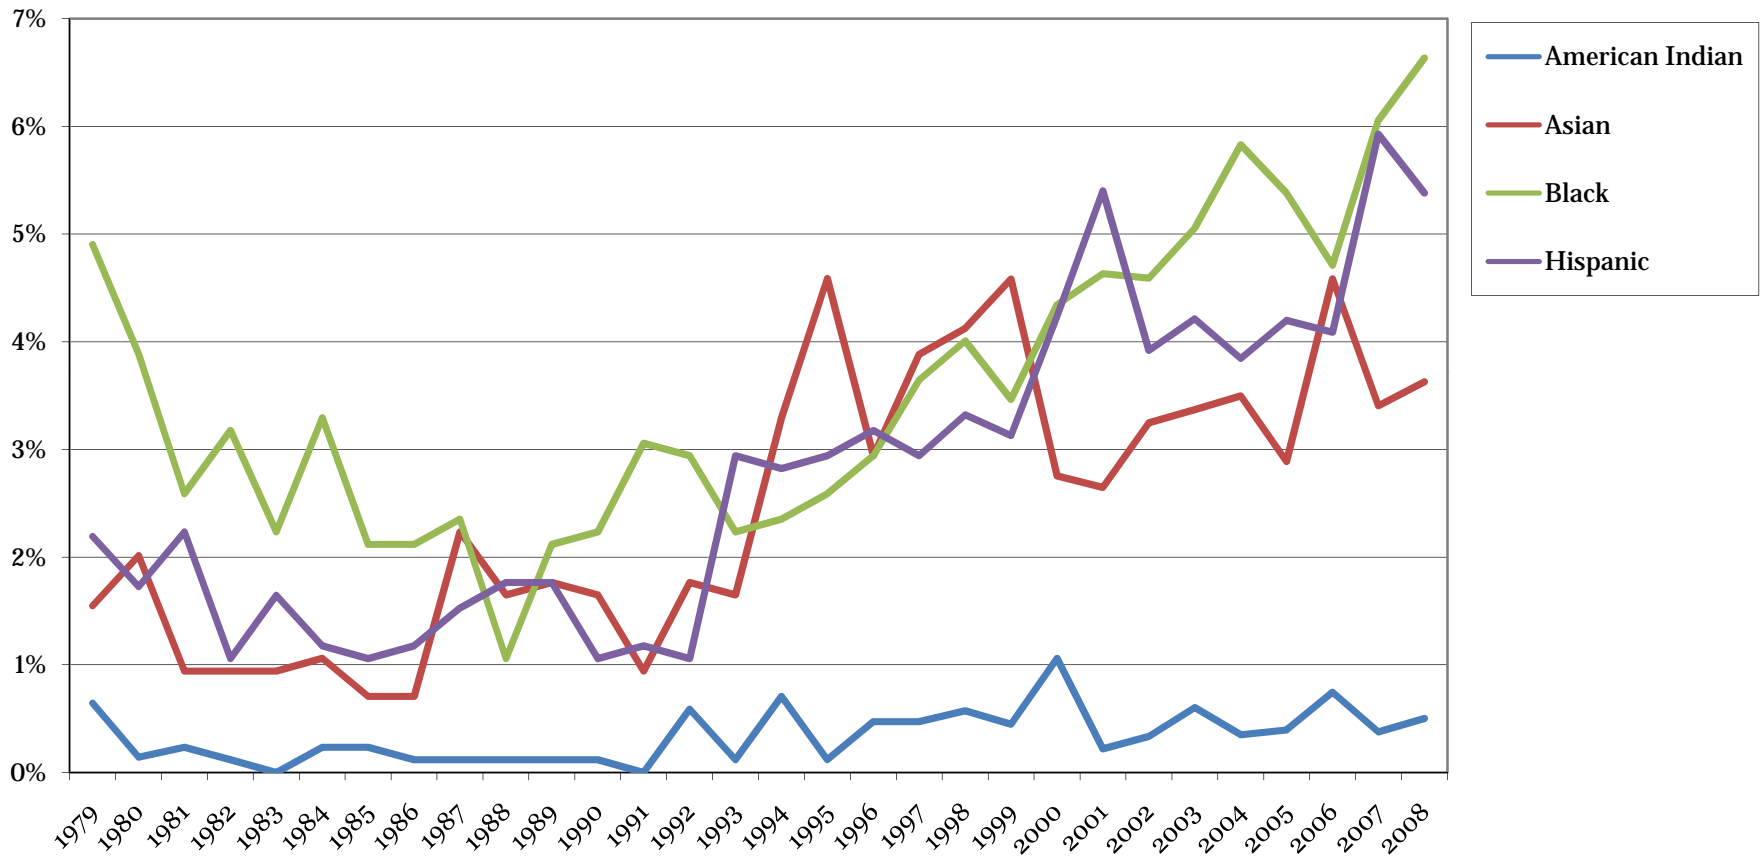

Figure 1A: Proportion of New History PhDs in Racial/Ethnic Category, 1979 to 2006

Source: Data from the Annual Summary Report: Doctorate Recipients from United States Universities produced by the National Research Council 1979 to 1996 and the National Opinion Research Center, 1997 to 2008.